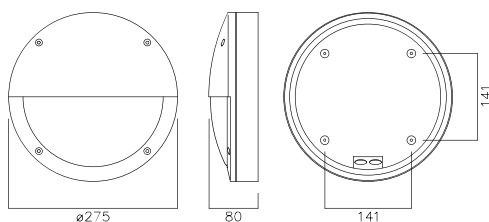

EYELID TRIM

ORDER CODE	DESCRIPTION
NDE15/840	Denali 15W LED IP65 Ali Bulkhead 840
NDE15/M3L/840	Denali 15W LED IP65 Ali Bulkhead M3 Lithium 840
NDE15/ELID/840	Denali 15W LED IP65 Eyelid Ali Bulkhead 840
NDE15/ELID/M3L/840	Denali 15W LED IP65 Eyelid Ali Bulkhead M3 Lithium 840