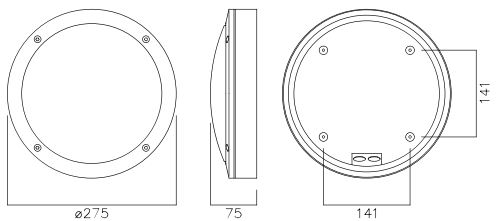

DENALI

Aluminium bulkhead for commercial outdoor areas

DENALI WITH THE STANDARD CIRCULAR BEZEL

DENALI WITH THE EYELID BEZEL

APPLICATIONS

- Exterior walkways and stairs
- Building perimeters

CONSTRUCTION

- Die-cast aluminium base and bezel, with light-textured UV stable dark grey paint finish to RAL7010
- Polycarbonate opal diffuser
- Piano-key terminal block with capacity for 2 x 1.5mm² cable for loop-in/loop-out
- Twin cable entry points with grommets

TECHNICAL DETAILS

- 140 lm/W
- LEDs on metal core PCB
- **Circular bezel**
15W nom., 18.3W act., 1,759 lm, 96 l.lm/c.W
- **Eyelid bezel**
15W nom., 17W act., 1,295 lm, 76 l.lm/c.W
- CRI>80
- CCT 4000K
- Branded ENEC approved, flicker free, LED driver
- Emergency maintained 3 hr versions available, as listed (suffix M3L)

PLAIN TRIM

EYELID TRIM

ORDER CODE	DESCRIPTION
NDE15/840	Denali 15W LED IP65 Ali Bulkhead 840
NDE15/M3L/840	Denali 15W LED IP65 Ali Bulkhead M3 Lithium 840
NDE15/ELID/840	Denali 15W LED IP65 Eyelid Ali Bulkhead 840
NDE15/ELID/M3L/840	Denali 15W LED IP65 Eyelid Ali Bulkhead M3 Lithium 840